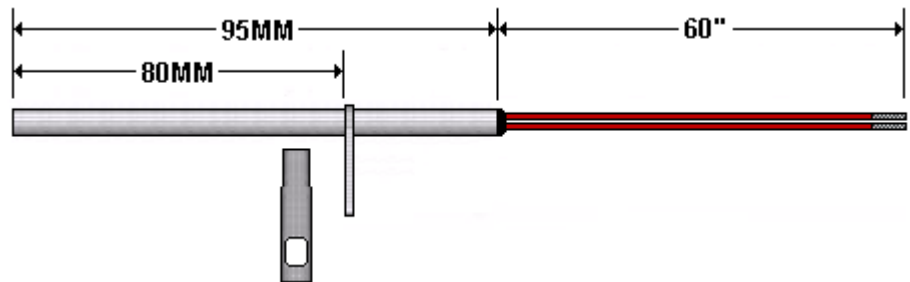

BOSCH Style OEM RTD replacement probes

Bosch style RTD
8110103637

Bosch style RTD
8101304059

Bosch style RTD
8110102517

Bosch style RTD
8101304517

Bosch style RTD
8110103978

SOUTHWEST HEATER AND CONTROLS