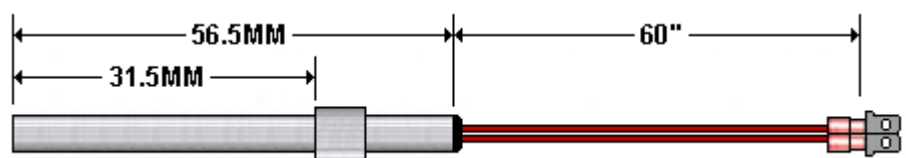

BOSCH Style OEM RTD replacement probes

Bosch style RTD
8110103637

Bosch style RTD
8101304059

Bosch style RTD
8110102517

Bosch style RTD
8101304517

Bosch style RTD
8110103978

SOUTHWEST HEATER AND CONTROLS