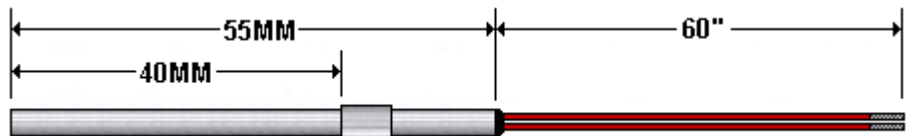

BOSCH Style OEM RTD replacement probes

Bosch style RTD
8110103637

Bosch style RTD
8101304059

Bosch style RTD
8110102517

Bosch style RTD
8101304517

Bosch style RTD
8110103978

SOUTHWEST HEATER AND CONTROLS